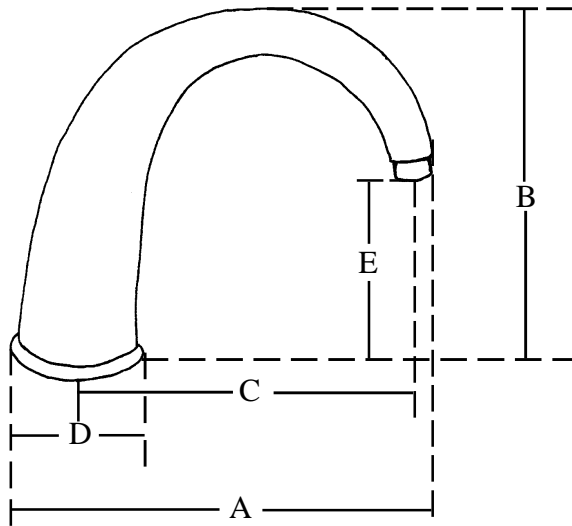

*Legacy Brass, Inc.*

**WIDESPREAD  
SPOUTS**

(all dimensions are approximate)

	SERIES #	<u>A</u> Front to Back	<u>B</u> Height	<u>C</u> C. to C. Inlet/Outlet	<u>D</u> Base diam.	<u>E</u> Outlet Height
	1000 1100 1200	6"	4 1/4"	4"	2 3/16"	2 3/4"
	1300 1350 1400 1450	8"	7 1/2"	7 1/4"	2 1/4"	5"
	1500 1600 1700 1800	7"	2 11/16"	5"	2 3/4"	2"
	1900 2000 2100	7"	3 1/2"	4 5/16"	2 3/4"	2"
	2200 2250 2300 2350	7"	2 1/2"	5"	2 5/16"	1 3/4"
	2400 2500 2600	6 1/4"	7 3/4"	4 1/4"	2 7/16"	5 1/2"
	2700 2750 2800 2850 2900 2950	6 3/4"	6"	4 1/2"	3 1/8"	4 1/2"
	3000	6 1/4"	7 3/4"	4 1/4"	2 7/16"	5 1/2"

*Legacy Brass, Inc.*

**WIDESPREAD  
SPOUTS**

(all dimensions are approximate)

	SERIES #	<u>A</u> Front to Back	<u>B</u> Height	<u>C</u> C. to C. Inlet/Outlet	<u>D</u> Base	<u>E</u> Outlet Height
	3100 3150 3200 3250 3300	6"	4 1/2"	4 1/2"	2 7/16" diam.	3 3/4"
	3400 3450 3500 3550	7 3/4"	6"	6"	2 3/8" diam.	4"
	3600	7 3/4"	6"	6"	2 3/4" diam.	4"
	3650	7 3/4"	6"	6"	3 1/4" diag.	4"
	3700 3800 3850 3900 3950	7"	3 1/2"	5 1/4"	2 3/4" diam.	2"
	4000 4050	9 1/2"	12"	7 1/2"	2 3/8" diam.	6 1/4"
	4100 4150	7 1/2"	3"	5 1/4"	3 1/4" diam.	1"

*Legacy Brass, Inc.*

**WIDESPREAD  
SPOUTS**

(all dimensions are approximate)

	SERIES #	<u>A</u> Front to Back	<u>B</u> Height	<u>C</u> C. to C. Inlet/Outlet	<u>D</u> Base	<u>E</u> Outlet Height
	4200 4250	7"	6"	5 1/2"	2 1/2" diam.	4 1/4"
	4300	8"	6 1/4"	6"	3 1/8" diam.	3 3/4"
	4400 4450	7 1/2"	3"	5 1/4"	3 1/4" diam.	1"
	4500 4550	6"	4 1/2"	4 1/2"	2 7/16" diam.	3 3/4"
	4600 4650	6 1/4"	7 3/4"	4 1/4"	2 7/16" diam.	5 1/2"
	4700	6 3/4"	6"	4 1/2"	3 1/8" diam.	4 1/2"
	4800 4850 4900 4950 5000 5050	6 1/4"	7 3/4"	4 1/4"	2 7/16" diam.	5 1/2"
	5100 5150	6 3/4"	6"	4 1/2"	3 1/8" diam.	4 1/2"