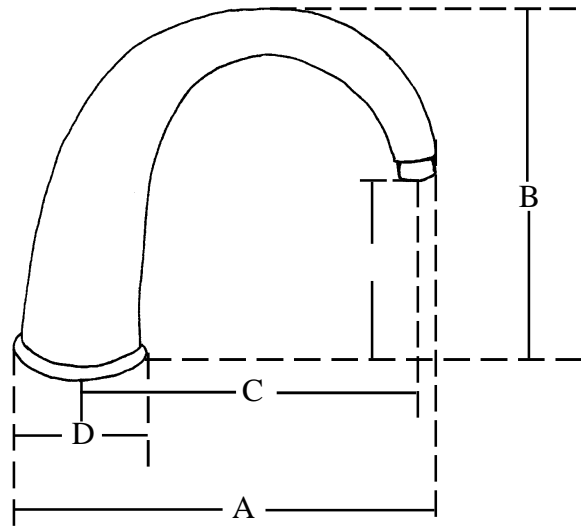

*Legacy Brass, Inc.*

**WIDESPREAD  
SPOUTS**

(all dimensions are approximate)

	SERIES #	<u>A</u> Front to Back	<u>B</u> Height	<u>C</u> C. to C. Inlet/Outlet	<u>D</u> Base	<u>E</u> Outlet Height
	3100 3150 3200 3250 3300	6"	4 1/2"	4 1/2"	2 7/16" diam.	3 3/4"
	3400 3450 3500 3550	7 3/4"	6"	6"	2 3/8" diam.	4"
	3600	7 3/4"	6"	6"	2 3/4" diam.	4"
	3650	7 3/4"	6"	6"	3 1/4" diag.	4"
	3700 3800 3850 3900 3950	7"	3 1/2"	5 1/4"	2 3/4" diam.	2"
	4000 4050	9 1/2"	12"	7 1/2"	2 3/8" diam.	6 1/4"
	4100 4150	7 1/2"	3"	5 1/4"	3 1/4" diam.	1"

*Legacy Brass, Inc.*

**WIDESPREAD  
SPOUTS**

(all dimensions are approximate)

	SERIES #	<u>A</u> Front to Back	<u>B</u> Height	<u>C</u> C. to C. Inlet/Outlet	<u>D</u> Base	<u>E</u> Outlet Height
	4200 4250	7"	6"	5 1/2"	2 1/2" diam.	4 1/4"
	4300	8"	6 1/4"	6"	3 1/8" diam.	3 3/4"
	4400 4450	7 1/2"	3"	5 1/4"	3 1/4" diam.	1"
	4500 4550	6"	4 1/2"	4 1/2"	2 7/16" diam.	3 3/4"
	4600 4650	6 1/4"	7 3/4"	4 1/4"	2 7/16" diam.	5 1/2"
	4700	6 3/4"	6"	4 1/2"	3 1/8" diam.	4 1/2"
	4800 4850 4900 4950 5000 5050	6 1/4"	7 3/4"	4 1/4"	2 7/16" diam.	5 1/2"
	5100 5150	6 3/4"	6"	4 1/2"	3 1/8" diam.	4 1/2"

*Legacy Brass, Inc.*

**WIDESPREAD  
SPOUTS**

(all dimensions are approximate)

	SERIES #	<u>A</u> Front to Back	<u>B</u> Height	<u>C</u> C. to C. Inlet/Outlet	<u>D</u> Base	<u>E</u> Outlet Height
	5200	6 7/8"	5 1/4"	5 1/2"	2 3/16" diam.	3"
	5300 5350	6 1/2"	5 3/4"	5 3/8"	2 1/8" diam.	4 1/4"
	5400 5450 5500	5"	8 1/4"	5"	2 1/4" diam.	3 1/2"