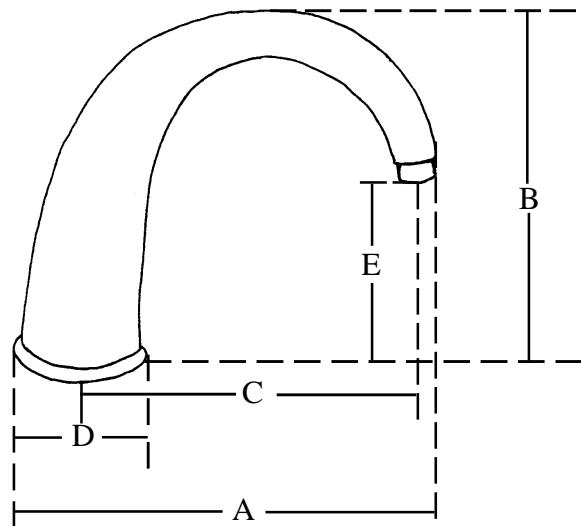

*Legacy Brass, Inc.*

**WIDESPREAD  
SPOUTS**

(all dimensions are approximate)

	SERIES #	<u>A</u> Front to Back	<u>B</u> Height	<u>C</u> C. to C. Inlet/Outlet	<u>D</u> Base diam.	<u>E</u> Outlet Height
	1000 1100 1200	6"	4 1/4"	4"	2 3/16"	2 3/4"
	1300 1350 1400 1450	8"	7 1/2"	7 1/4"	2 1/4"	5"
	1500 1600 1700 1800	7"	2 11/16"	5"	2 3/4"	2"
	1900 2000 2100	7"	3 1/2"	4 5/16"	2 3/4"	2"
	2200 2250 2300 2350	7"	2 1/2"	5"	2 5/16"	1 3/4"
	2400 2500 2600	6 1/4"	7 3/4"	4 1/4"	2 7/16"	5 1/2"
	2700 2750 2800 2850 2900 2950	6 3/4"	6"	4 1/2"	3 1/8"	4 1/2"
	3000	6 1/4"	7 3/4"	4 1/4"	2 7/16"	5 1/2"

*Legacy Brass, Inc.*

**WIDESPREAD  
SPOUTS**

(all dimensions are approximate)

	SERIES #	<u>A</u> Front to Back	<u>B</u> Height	<u>C</u> C. to C. Inlet/Outlet	<u>D</u> Base	<u>E</u> Outlet Height
	3100 3150 3200 3250 3300	6"	4 1/2"	4 1/2"	2 7/16" diam.	3 3/4"
	3400 3450 3500 3550	7 3/4"	6"	6"	2 3/8" diam.	4"
	3600	7 3/4"	6"	6"	2 3/4" diam.	4"
	3650	7 3/4"	6"	6"	3 1/4" diag.	4"
	3700 3800 3850 3900 3950	7"	3 1/2"	5 1/4"	2 3/4" diam.	2"
	4000 4050	9 1/2"	12"	7 1/2"	2 3/8" diam.	6 1/4"
	4100 4150	7 1/2"	3"	5 1/4"	3 1/4" diam.	1"

*Legacy Brass, Inc.*

**WIDESPREAD  
SPOUTS**

(all dimensions are approximate)

	SERIES #	<u>A</u> Front to Back	<u>B</u> Height	<u>C</u> C. to C. Inlet/Outlet	<u>D</u> Base	<u>E</u> Outlet Height
	4200 4250	7"	6"	5 1/2"	2 1/2" diam.	4 1/4"
	4300	8"	6 1/4"	6"	3 1/8" diam.	3 3/4"
	4400 4450	7 1/2"	3"	5 1/4"	3 1/4" diam.	1"
	4500 4550	6"	4 1/2"	4 1/2"	2 7/16" diam.	3 3/4"
	4600 4650	6 1/4"	7 3/4"	4 1/4"	2 7/16" diam.	5 1/2"
	4700	6 3/4"	6"	4 1/2"	3 1/8" diam.	4 1/2"
	4800 4850 4900 4950 5000 5050	6 1/4"	7 3/4"	4 1/4"	2 7/16" diam.	5 1/2"
	5100 5150	6 3/4"	6"	4 1/2"	3 1/8" diam.	4 1/2"