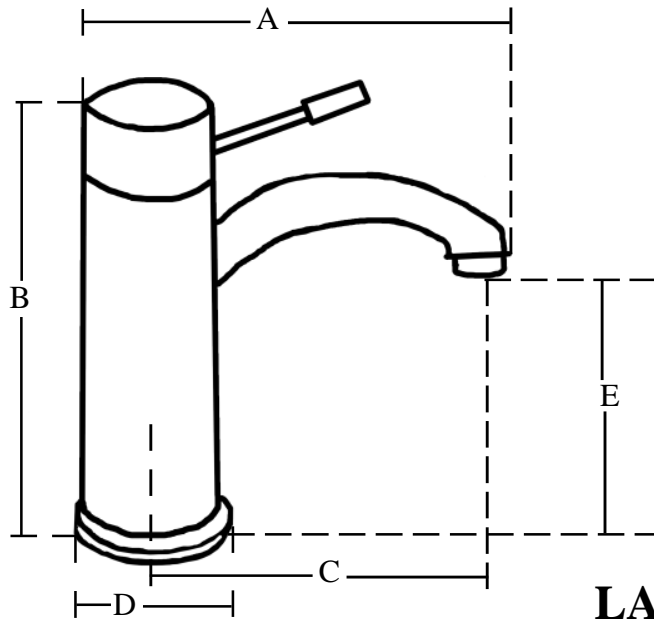

Legacy Brass, Inc.

**SINGLE HOLE
FAUCETS**

(all dimensions are approximate)

LAVATORY FAUCETS

		<u>A</u> Front to Back	<u>B</u> Height	<u>C</u> C. to C. Inlet/Outlet	<u>D</u> Base	<u>E</u> Outlet Height
	#5221	6 7/8"	5 1/4"	5 1/2"	2 3/16" diam.	3"
	#5223	6 7/8"	11 3/4"	5 1/2"	2 3/16" diam.	9 1/2"
	#5321	7 1/2"	6 3/4"	6 1/2"	2 1/8" diam.	3 1/4"
	#5323	7 1/2"	11 1/2"	6 1/2"	2 1/8" diam.	7 1/2"

BIDET FAUCETS

		<u>A</u> Front to Back	<u>B</u> Height	<u>C</u> C. to C. Inlet/Outlet	<u>D</u> Base	<u>E</u> Outlet Height
	#5243	5 1/4"	5 1/2"	4 1/4"	2 3/16" diam.	3 1/2"
	#5343	6 1/2"	6 3/4"	6"	2 1/8" diam.	4"