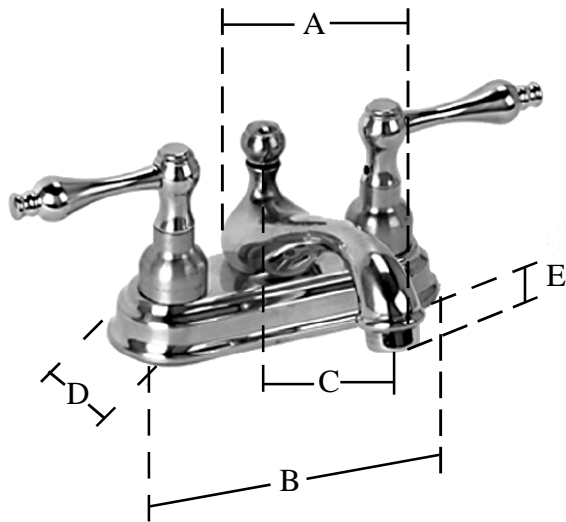

Legacy Brass, Inc.

**4" CENTERSET
FAUCETS**

(all dimensions are approximate)

	<u>A</u> Front to Back	<u>C</u> C. to C. Inlet/Outlet	<u>B & D</u> Base	<u>E</u> Outlet Height
#CS-1xx(x) and #CS-2xx(x)	6"	4 1/2"	6" x 2 3/8"	1 3/4"