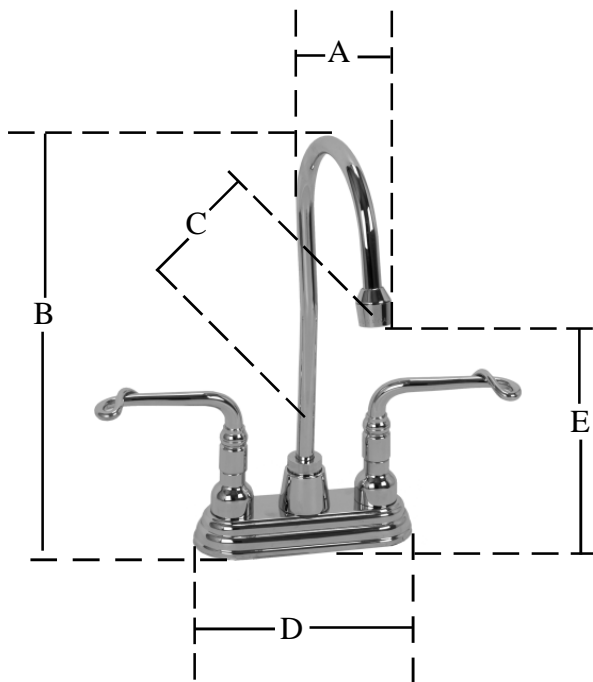

Legacy Brass, Inc.

**SINGLE HOLE
BAR FAUCETS**

(all dimensions are approximate)

	<u>A</u> Front to Back	<u>B</u> Height	<u>C</u> C. to C. Inlet/Outlet	<u>D</u> Base	<u>E</u> Outlet Height
#BAR-1xx(x)	9"	17"	7 1/2"	2 1/2" diam.	13 1/2"

**4" CENTERSET
BAR FAUCETS**

(all dimensions are approximate)

	<u>A</u> Front to Back	<u>B</u> Height	<u>C</u> C. to C. Inlet/Outlet	<u>D</u> Base	<u>E</u> Outlet Height
#BAR-2xx(x)	7 3/4"	12 1/4"	7 3/4"	2 3/8" x 6"	8 1/4"