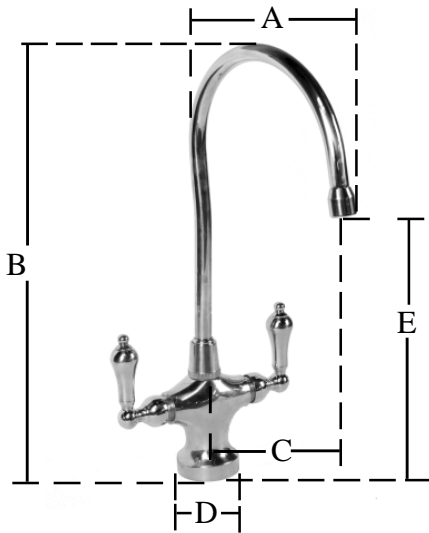

Legacy Brass, Inc.

**SINGLE HOLE
BAR FAUCETS**

(all dimensions are approximate)

	<u>A</u> Front to Back	<u>B</u> Height	<u>C</u> C. to C. Inlet/Outlet	<u>D</u> Base	<u>E</u> Outlet Height
#BAR-1xx(x)	9"	17"	7 1/2"	2 1/2" diam.	13 1/2"

**4" CENTERSET
BAR FAUCETS**

(all dimensions are approximate)

	<u>A</u> Front to Back	<u>B</u> Height	<u>C</u> C. to C. Inlet/Outlet	<u>D</u> Base	<u>E</u> Outlet Height
#BAR-2xx(x)	7 3/4"	12 1/4"	7 3/4"	2 3/8" x 6"	8 1/4"